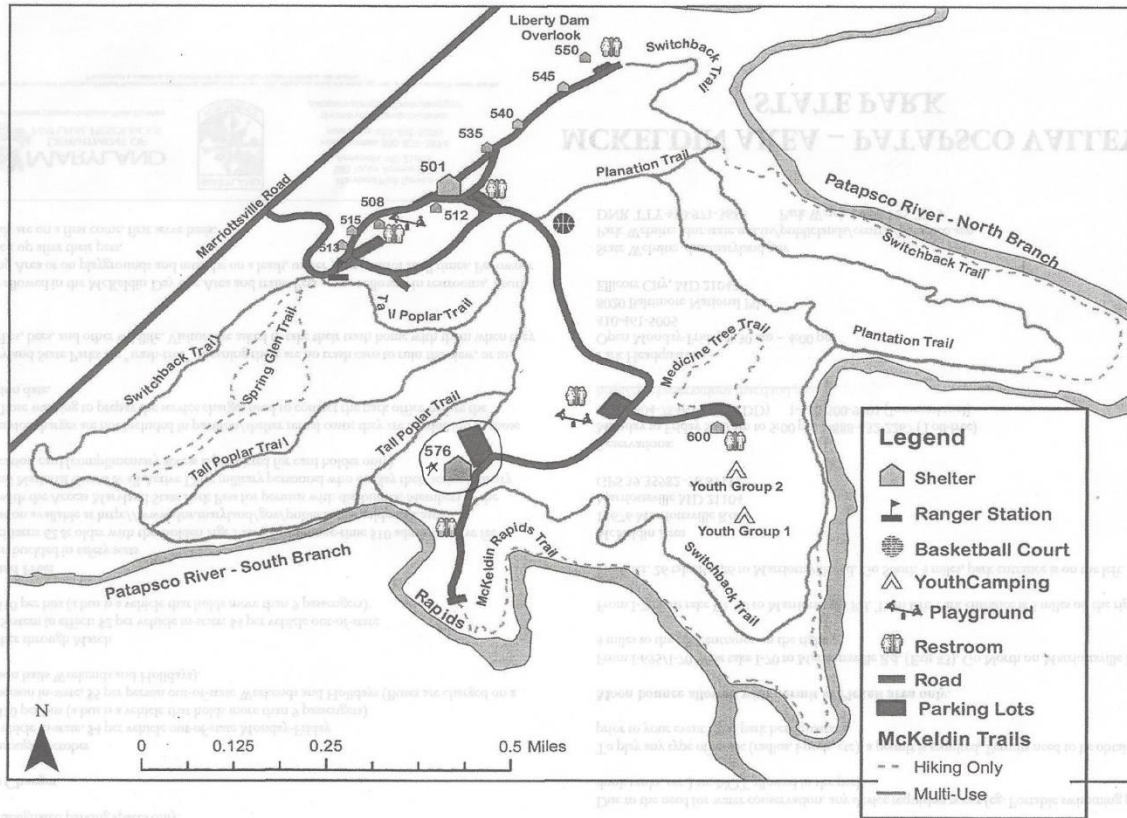


AL-ANON DISTRICT 10 PICNIC

gg104748905 www.gograph.com

Al-Anon District 10 will host a picnic on **Saturday, June 25, 2022**. It will be held in the McKeldin area of the Patapsco Valley State Park from 11:00 am until 6:00 pm, in Pavilion #576 (see map on reverse).

The McKeldin area is located at: 11676 Marriottsville Road, Marriottsville, MD 21104. There is a \$2 per vehicle fee for parking. Hot dogs/hamburgers with all the 'fixins', rolls and water will be provided. Please bring a dish to share. We will have an Al-Anon and an AA speaker, and hopefully an Alateen speaker as well. It's time to gather in fellowship face to face!

Tish H : 443-812-1037: brentish@verizon.net

McKeldin Area - Patapsco Valley State Park

From I-695/I-70 West take I-70 to Mariottsville Rd. (Exit 83). Go North on Mariottsville Rd. for 4 miles to the park entrance on the right

From I-70 East take Rt. 40 to Mariottsville Rd. Turn left. Park entrance is 5 miles on the right.

From Rt. 26 take Rt. 26 to Mariottsville Rd. Go South 4 miles, park entrance is on the left.

McKeldin Area
11676 Mariottsville Road
Mariottsville MD 21104
GPS 39.35982 -76.89112